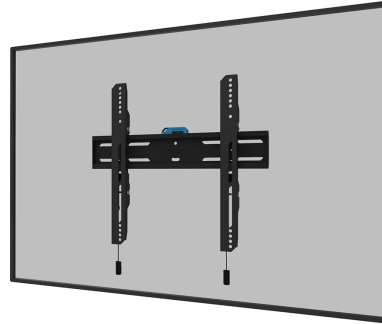

Type	Fixed
Height	42,5 cm
Width	48,4 cm
Depth	3,3 cm
Adjustment type	Micro adjustment
Lockable	Lockable - Security screw included

INFORMATION

Color	Black
Main material	Steel
Warranty	5 year
EAN code	8717371448813

NEOMOUNTS TV WALL MOUNT

Neomounts

Neomounts

Neomounts WL30S-850BL14 fixed wall mount for 32-65" screens - Black

The Neomounts WL30S-850BL14 is a fixed wall mount for flat screens up to 65" with a maximum weight capacity of 60 kg. Height and level adjustment is available for the perfect installation.

The WL30S-850BL14 has a depth of 3,3 cm and is suitable for screens that meet VESA hole pattern 100x100 to 400x400mm. It is possible to lock the wall mount using the included anti-theft screw or a padlock (not included).

The mount features a nifty magnetic pull & release system, that allows you to attach the TV in a wink of an eye and secure the TV in safe and solid manner. Afterwards, the pull & release straps can be easily hidden behind the screen by clicking the magnet to the mount. A separate spirit level tool is included with the wall mount, as well as a fixing template, to ensure easy installation of the mount.