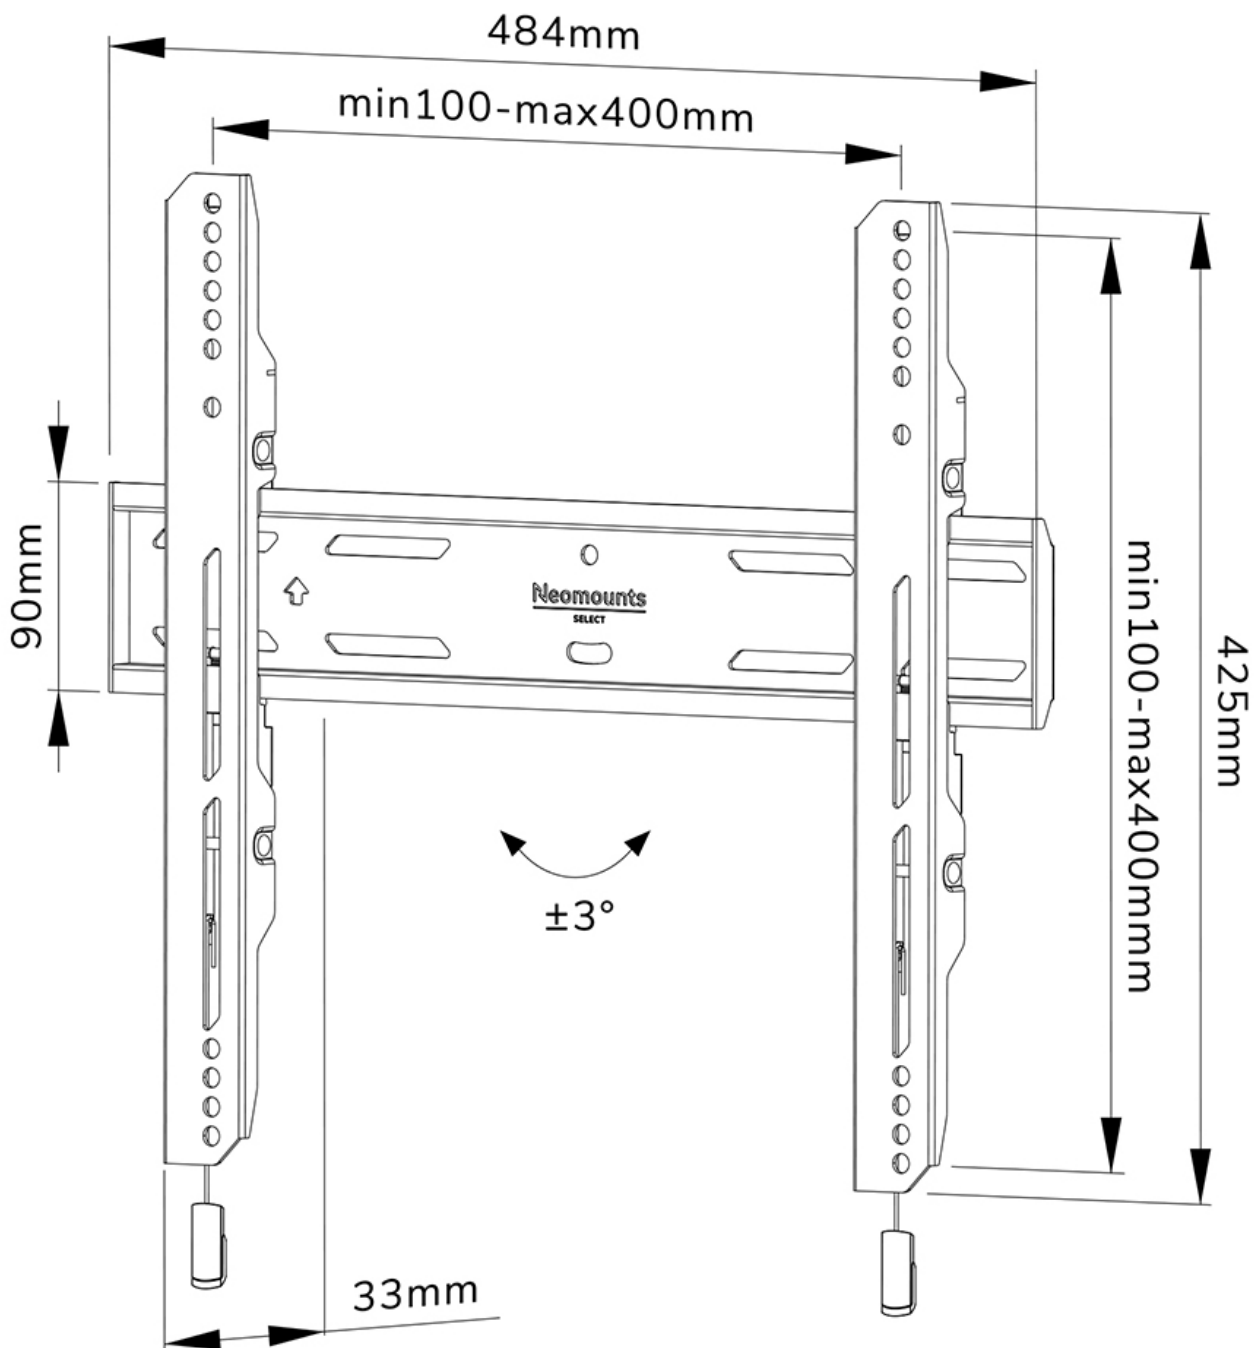

WL30S-850BL14

NEOMOUNTS TV WALL MOUNT

Neomounts